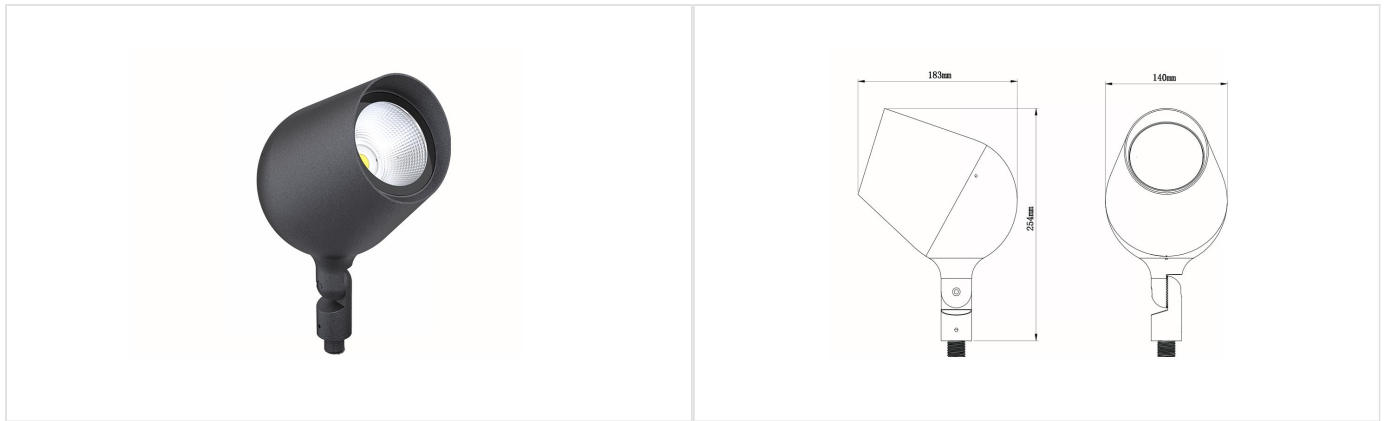

# Fascio

P2-GSL-FAS30-02-030649

Garden spotlight

## Description

Fascio is one of a kind garden spot light. When making the lighting design for any garden or landscape design, this light must be added for its amazing features and its beautiful design. Specially manufactured for outdoor usage under harsh weather conditions, its beautiful lighting effect, clear and constant, can be directed in any direction due to its rotating and tilting features. This light is the best and must be chosen for directable lighting to light any object in your outdoor space, or even for general lighting; it will surely satisfy your desire and will transform your garden into a very special space with sophisticated lighting.

## Product Specification

Power	30 w
Luminaire luminous flux	2850 lm
Efficiency	95 lm/w
CCT	3000 k
CRI	≥80
Beam Angle	36°
Power Factor	0.9
Working temperature	-20 to + 50 °C
Life span	30,000 h
IP	67
IK	07
Dimension	W140 x L183 x H254

### Materials

Housing–Dark grey–Aluminum

Front cover –Transparent–Glass