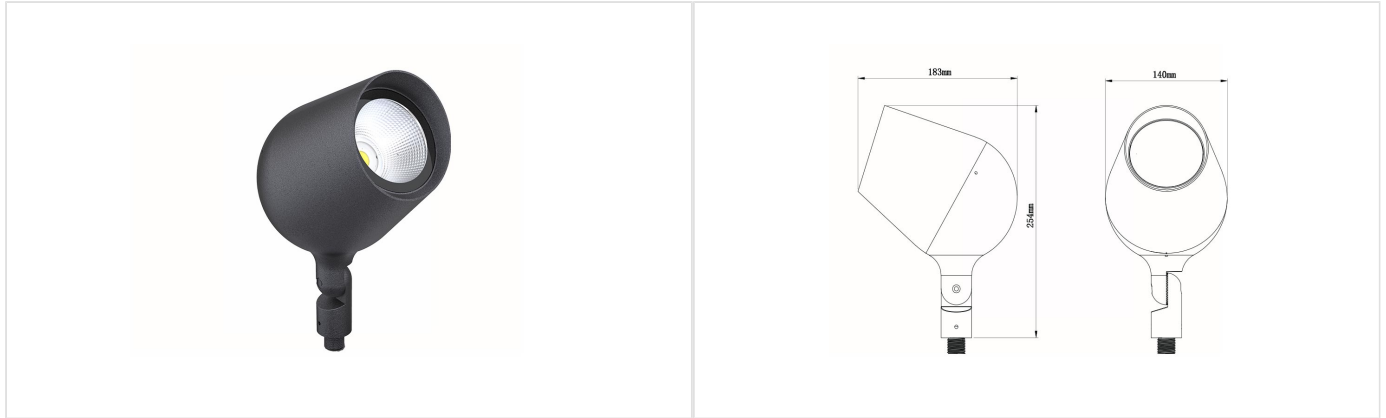

Fascio

P2-GSL-FAS10-01-030750

Garden spotlight

Description

Fascio is one of a kind garden spot light. When making the lighting design for any garden or landscape design, this light must be added for its amazing features and its beautiful design. Specially manufactured for outdoor usage under harsh weather conditions, its beautiful lighting effect, clear and constant, can be directed in any direction due to its rotating and tilting features. This light is the best and must be chosen for directable lighting to light any object in your outdoor space, or even for general lighting; it will surely satisfy your desire and will transform your garden into a very special space with sophisticated lighting.

Product Specification

Power	10 w
Luminaire luminous flux	950 lm
Efficiency	95 lm/w
CCT	3000 k
CRI	≥80
Beam Angle	23°
Power Factor	0.95
Working temperature	-20 to + 50 °C
Life span	50,000 h
IP	67
IK	07
Dimension	W95 x L124 x H199

Electrical Features

Light source	Luеilwitz PLC Module – COB
Powered By	Crona Ltd

Technical Features

Materials

Housing–Dark grey–Aluminum

Front cover –Transparent–Glass

Lighting Distributor

Reflector –Silver –Plastic painted

Installation way

Surface

Adjustability

Rotated vertically 0°/360°

Tilted horizontally 0°/180°

 Your logo

demo
佛山市顺德区