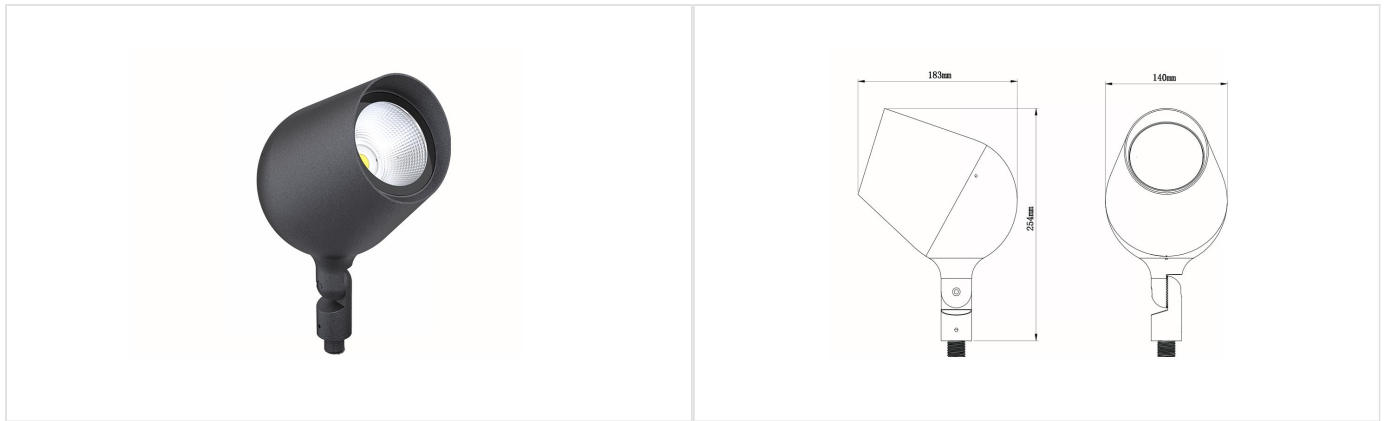

Fascio

P2-GSL-FAS20-01-030630

Garden spotlight

Description

Fascio is one of a kind garden spot light. When making the lighting design for any garden or landscape design, this light must be added for its amazing features and its beautiful design. Specially manufactured for outdoor usage under harsh weather conditions, its beautiful lighting effect, clear and constant, can be directed in any direction due to its rotating and tilting features. This light is the best and must be chosen for directable lighting to light any object in your outdoor space, or even for general lighting; it will surely satisfy your desire and will transform your garden into a very special space with sophisticated lighting.

Product Specification

Power	20 w
Luminaire luminous flux	1843 lm
Efficiency	92.15 lm/w
CCT	2700 k
CRI	≥80
Beam Angle	36°
Power Factor	0.9
Working temperature	-20 to + 50 °C
Life span	30,000 h
IP	67
IK	07
Dimension	W95 x L124 x H199

Electrical Features

Light source	Lueilwitz PLC Module – COB
Powered By	Crona Ltd

Technical Features

Materials

Housing–Dark grey–Aluminum

Front cover –Transparent–Glass

Lighting Distributor

Reflector –Silver –Plastic painted

Installation way

Surface

Adjustability

Rotated vertically 0°/360°

Tilted horizontally 0°/180°

 Your logo

demo
佛山市顺德区