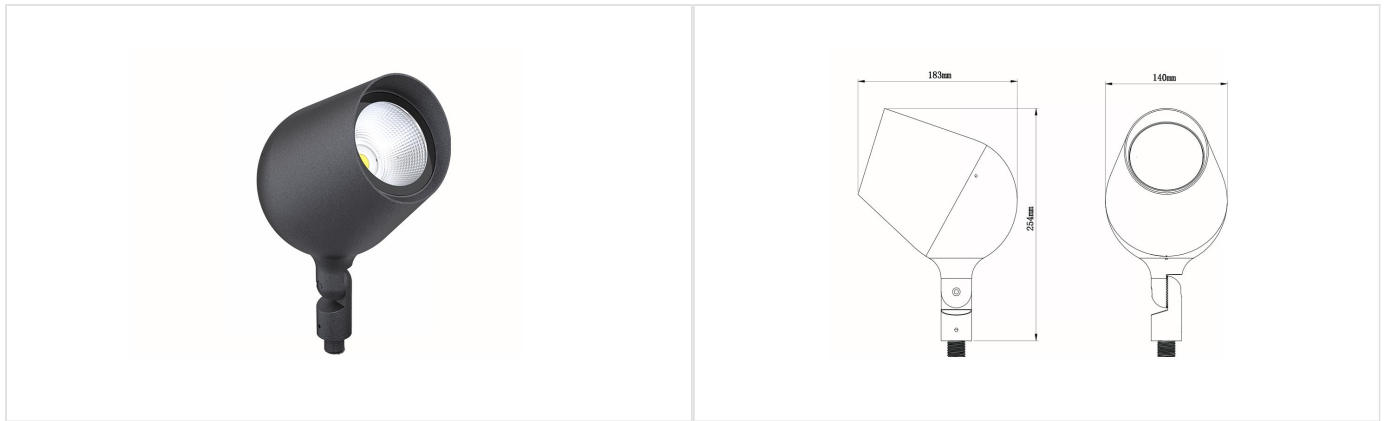

Fascio

P2-GSL-FAS15-01-030617

Garden spotlight

Description

Fascio is one of a kind garden spot light. When making the lighting design for any garden or landscape design, this light must be added for its amazing features and its beautiful design. Specially manufactured for outdoor usage under harsh weather conditions, its beautiful lighting effect, clear and constant, can be directed in any direction due to its rotating and tilting features. This light is the best and must be chosen for directable lighting to light any object in your outdoor space, or even for general lighting; it will surely satisfy your desire and will transform your garden into a very special space with sophisticated lighting.

Product Specification

Power	15 w
Luminaire luminous flux	1425 lm
Efficiency	95 lm/w
CCT	3000 k
CRI	≥80
Beam Angle	23°
Power Factor	0.5
Working temperature	-20 to + 50 °C
Life span	30,000 h
IP	67
IK	07
Dimension	W95 x L124 x H199

Electrical Features

Light source	Lueilwitz PLC Module – COB
Powered By	Crona Ltd

Technical Features

Materials

Housing – Dark grey – Aluminum

Front cover – Transparent – Glass

Lighting Distributor

Reflector – Silver – Plastic painted

Installation way

Surface

Adjustability

Rotated vertically 0°/360°

Tilted horizontally 0°/180°

Your logo

demo
佛山市顺德区