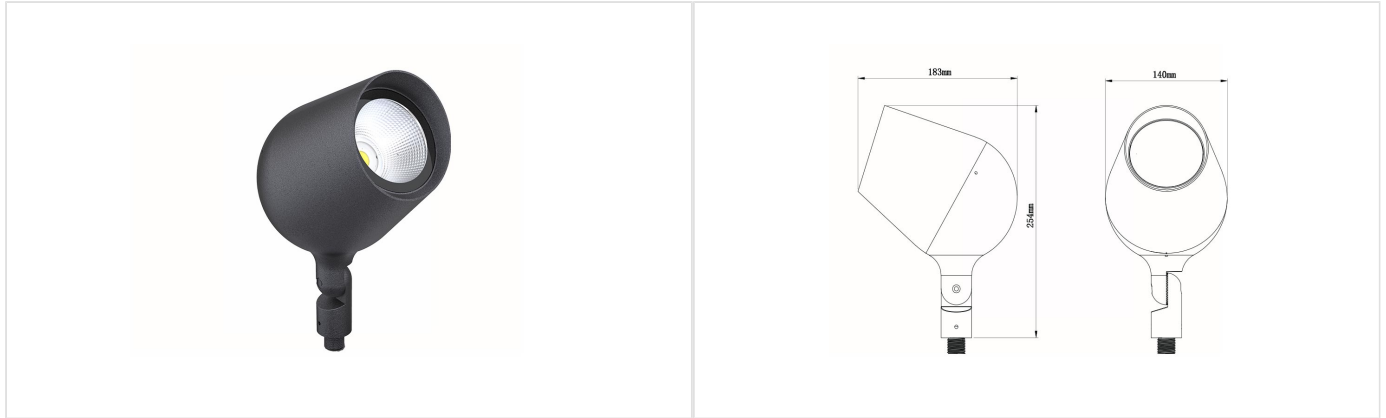

Fascio

P2-GSL-FAS10-01-030603

Garden spotlight

Description

Fascio is one of a kind garden spot light. When making the lighting design for any garden or landscape design, this light must be added for its amazing features and its beautiful design. Specially manufactured for outdoor usage under harsh weather conditions, its beautiful lighting effect, clear and constant, can be directed in any direction due to its rotating and tilting features. This light is the best and must be chosen for directable lighting to light any object in your outdoor space, or even for general lighting; it will surely satisfy your desire and will transform your garden into a very special space with sophisticated lighting.

Product Specification

Power	10 w
Luminaire luminous flux	950 lm
Efficiency	95 lm/w
CCT	3000 k
CRI	≥80
Beam Angle	36°
Power Factor	0.55
Working temperature	-20 to + 50 °C
Life span	30,000 h
IP	67
IK	07
Dimension	W95 x L124 x H199

Electrical Features

Light source	Lueilwitz PLC Module – COB
Powered By	Crona Ltd

Technical Features

Materials

Housing–Dark grey–Aluminum

Front cover –Transparent–Glass

Lighting Distributor

Reflector –Silver –Plastic painted

Installation way

Surface

Adjustability

Rotated vertically 0°/360°

Tilted horizontally 0°/180°

 Your logo

demo
佛山市顺德区