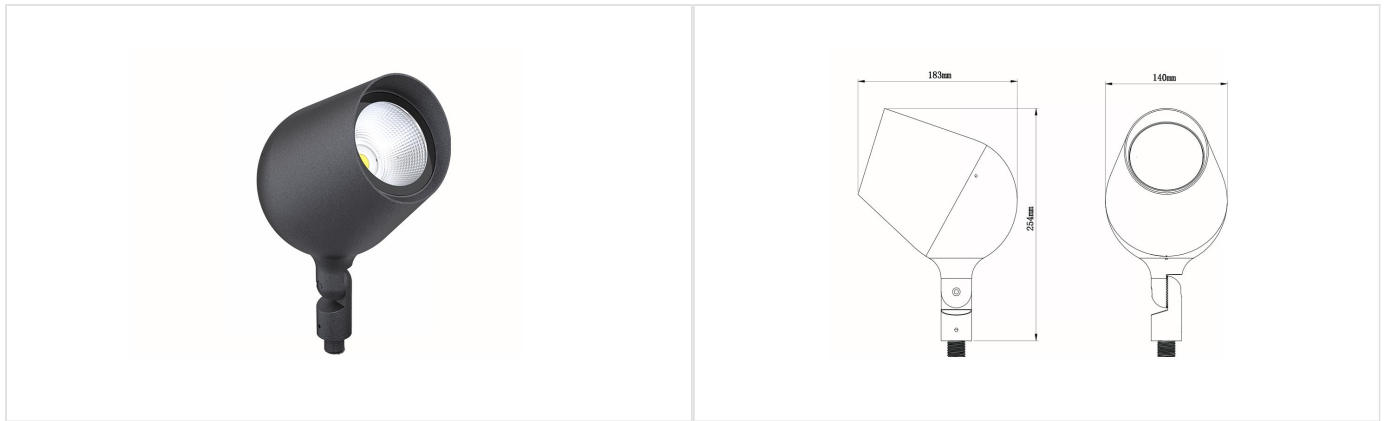

Fascio

P2-GSL-FAS10-01-030600

Garden spotlight

Description

Fascio is one of a kind garden spot light. When making the lighting design for any garden or landscape design, this light must be added for its amazing features and its beautiful design. Specially manufactured for outdoor usage under harsh weather conditions, its beautiful lighting effect, clear and constant, can be directed in any direction due to its rotating and tilting features. This light is the best and must be chosen for directable lighting to light any object in your outdoor space, or even for general lighting; it will surely satisfy your desire and will transform your garden into a very special space with sophisticated lighting.

Product Specification

Power	10 w
Luminaire luminous flux	922 lm
Efficiency	92.2 lm/w
CCT	2700 k
CRI	≥80
Beam Angle	36°
Power Factor	0.55
Working temperature	-20 to + 50 °C
Life span	30,000 h
IP	67
IK	07
Dimension	W95 x L124 x H199

Electrical Features

Light source	Lueilwitz PLC Module – COB
Powered By	Crona Ltd

Technical Features

Materials

Housing–Dark grey–Aluminum

Front cover –Transparent–Glass

Lighting Distributor

Reflector –Silver –Plastic painted

Installation way

Recessed

Surface

Adjustability

Rotated vertically 0°/360°

Tilted horizontally 0°/180°

Applications

Offices