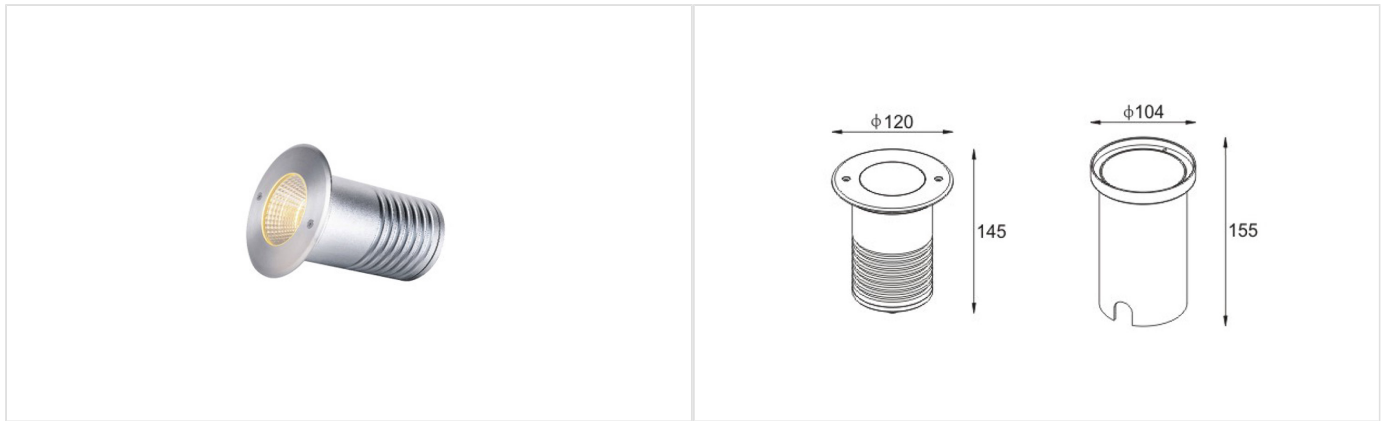

Ambi

P2-IN-AMB15-05-017946

Inground light

Description

Designing landscape and garden spaces is one of the most challenging phases of domestic and urban designing whether it was residential, governmental or public space. The luminaire Ambi is a great choice to light your outdoor lighting projects, as it combines the classic, yet contemporary, style with best lighting effect for the different architectural elements of your design: paths, stairs, greenery and lawn areas. This light will provide the desired atmosphere for the space and the application its meant to be used for, with round and square shapes, different wattage and easy to installation method, Ambi is simply an in-ground light that will provide you with the right light for your space.

Product Specification

Power	15 w
Luminaire luminous flux	1320 lm
Efficiency	88 lm/w
CCT	3000 k
CRI	≥82
Beam Angle	23°
Power Factor	0.5
Working temperature	-20 to + 55 °C
Life span	30,000 h
IP	67
IK	08
Dimension	D120 x H145
Cut Out	104 mm

Electrical Features

Light source	Lueilwitz PLC Module – COB
Powered By	Crona Ltd

Technical Features

Materials

Housing–Grey–Die–cast aluminum	
Front cover –Grey–Die–cast aluminum	
Front cover –Transparent–Tempered glass	
Installation sleeve–Black–Plastic	

Lighting Distributor

Reflector –Silver –Plastic painted	
------------------------------------	--

Installation way

Recessed

Recessed

Adjustability

Not Adjustable

Your logo