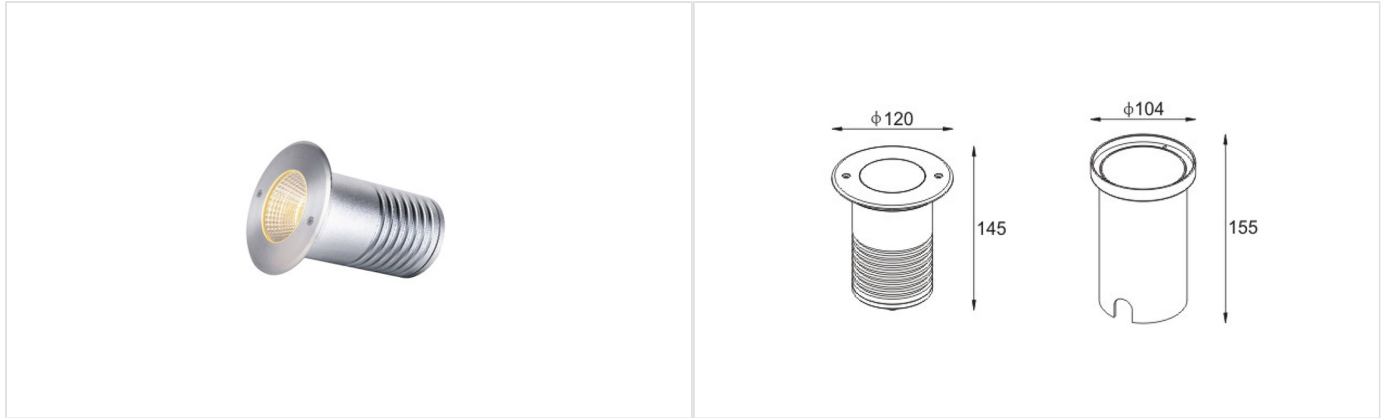

Ambi

P2-IN-AMB10-04-017916

Inground light

Description

Designing landscape and garden spaces is one of the most challenging phases of domestic and urban designing whether it was residential, governmental or public space. The luminaire Ambi is a great choice to light your outdoor lighting projects, as it combines the classic, yet contemporary, style with best lighting effect for the different architectural elements of your design: paths, stairs, greenery and lawn areas. This light will provide the desired atmosphere for the space and the application its meant to be used for, with round and square shapes, different wattage and easy to installation method, Ambi is simply an in-ground light that will provide you with the right light for your space.

Product Specification

Power	10 w
Luminaire luminous flux	912 lm
Efficiency	91.2 lm/w
CCT	3000 k
CRI	≥82
Beam Angle	23°
Power Factor	0.5
Working temperature	-20 to + 55 °C
Life span	30,000 h
IP	67
IK	08
Dimension	W95 x L95 x H135
Cut Out	84 mm

Electrical Features

Light source	Lueilwitz PLC Module – COB
Powered By	Crona Ltd

Technical Features

Materials

Housing – Grey – Die-cast aluminum	
Front cover – Grey – Die-cast aluminum	
Front cover – Transparent – Tempered glass	
Installation sleeve – Black – Plastic	

Lighting Distributor

Reflector – Silver – Plastic painted	
--------------------------------------	---

Installation way

Recessed

Recessed

Adjustability

Not Adjustable

 Your logo