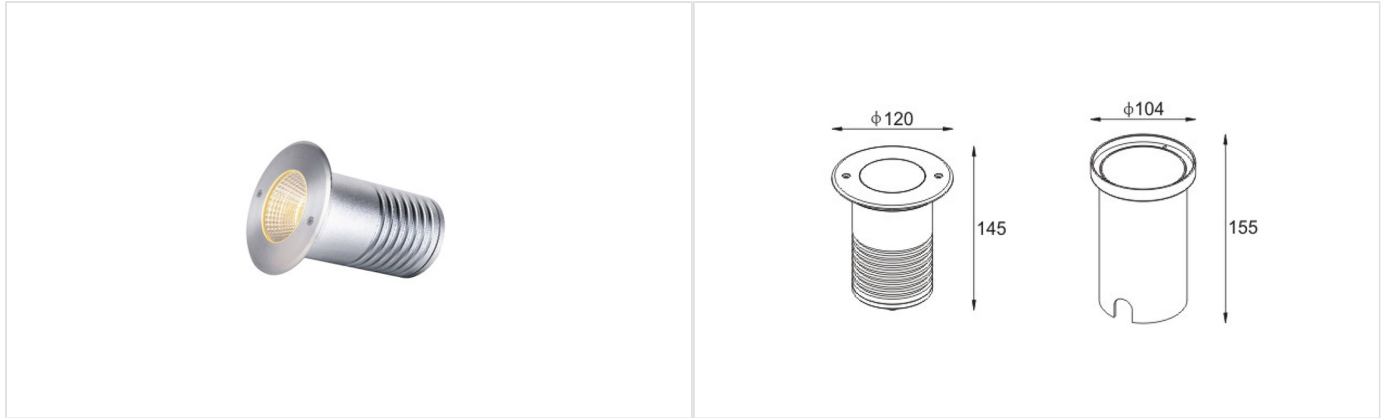

Ambi

P2-IN-AMB5-01-017934

Inground light

Description

Designing landscape and garden spaces is one of the most challenging phases of domestic and urban designing whether it was residential, governmental or public space. The luminaire Ambi is a great choice to light your outdoor lighting projects, as it combines the classic, yet contemporary, style with best lighting effect for the different architectural elements of your design: paths, stairs, greenery and lawn areas. This light will provide the desired atmosphere for the space and the application its meant to be used for, with round and square shapes, different wattage and easy to installation method, Ambi is simply an in-ground light that will provide you with the right light for your space.

Product Specification

Power	5 w
Luminaire luminous flux	438 lm
Efficiency	87.6 lm/w
CCT	3000 k
CRI	≥82
Beam Angle	23°
Power Factor	0.5
Working temperature	-20 to + 55 °C
Life span	30,000 h
IP	67
IK	08
Dimension	D80 x H110
Cut Out	68 mm

Electrical Features

Light source	Lueilwitz PLC Module – COB
Powered By	Crona Ltd

Technical Features

Materials

Housing – Grey – Die-cast aluminum	
Front cover – Grey – Die-cast aluminum	
Front cover – Transparent – Tempered glass	
Installation sleeve – Black – Plastic	

Lighting Distributor

Reflector – Silver – Plastic painted	
--------------------------------------	--

Installation way

Recessed

Recessed

Adjustability

Not Adjustable

Your logo