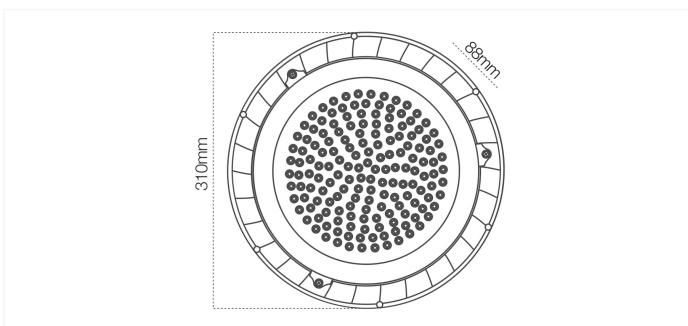

Unique thermal design, stable product performance.

Lightweight for easy installation.

Technical data

Product Model PRSP30267-A	Power 150 W	CRI 70	Voltage AC 175-265
Beam Angle 90	Light source LED Integrated	IP 65	Product Category High Bay
Working Temperature -20 C° to +55 C°	Lumen 12000	Color Temperature 3000	Adjustability Not Adjustable
Power Factor 0.9	Frequency 50/60	Installation Way Suspendant	
Lighting Distributor  fitting -transparent-Glass		Materials  Housing-Black-Aluminum	

Applications

factory, Warehouses, Exhibition halls , Gymnasium, Industrial areas

Dimension

Round D310 x H88mm

 Your logo

demo
佛山市顺德区