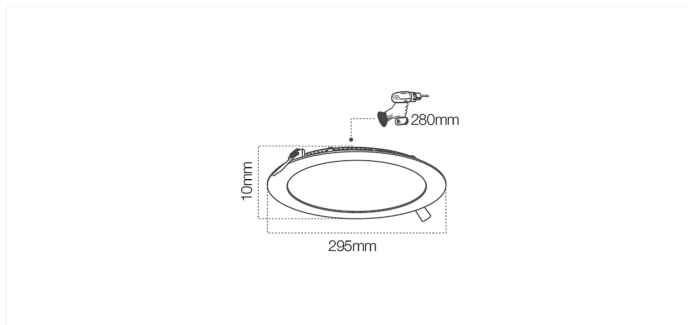

## Technical data

<b>Product Model</b> PRLA40380-A	<b>Power</b> 24 W	<b>CRI</b> 70	<b>Voltage</b> 200-240
<b>Beam Angle</b> 120	<b>Light source</b> LED Integrated	<b>IP</b> 20	<b>Product Category</b> Recessed Panel Downlight
<b>Working Temperature</b> -20 C° to +40 C°	<b>Lumen</b> 1710	<b>Color Temperature</b> 4000	<b>Adjustability</b> Not Adjustable
<b>Power Factor</b> 0.5	<b>Frequency</b> 50/60	<b>Installation Way</b> Recessed	
<b>Lighting Distributor</b>  Diffuser-semi transparent-PC		<b>Materials</b>  Housing-White-Aluminum	

## Dimension

Round D295 x H10mm

 Your logo

demo  
佛山市顺德区