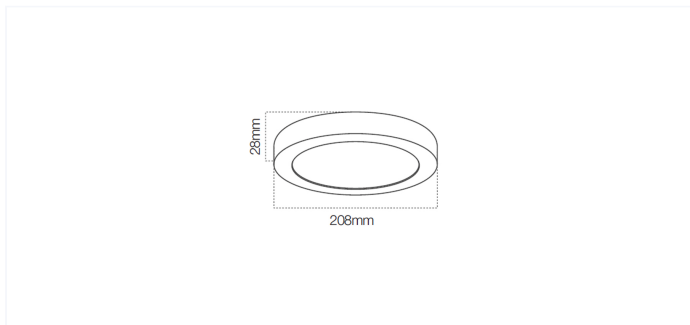

Technical data

Product Model PRLA40378-A	Power 18 W	CRI 70	Voltage 200-240
Beam Angle 120	Light source LED Integrated	IP 20	Product Category Surface Panel Downlight
Working Temperature -20 C° to +40 C°	Lumen 1215	Color Temperature 4000	Adjustability Not Adjustable
Power Factor 0.5	Frequency 50/60	Installation Way Surface	
Lighting Distributor  Diffuser-semi transparent-PC		Materials  Housing-White-Aluminum	

Applications

Offices, Hospitals & Clinics, Supermarkets, Schools, Showrooms, Government institutions, Restaurants, Hotel

Dimension

Round D208 x H28mm

 Your logo

demo
佛山市顺德区