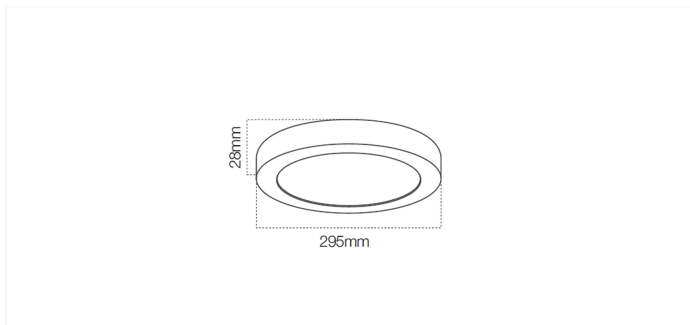

Technical data

Product Model PRLA40379-A	Power 24 W	CRI 70	Voltage 200-240
Beam Angle 120	Light source LED Integrated	IP 20	Product Category Surface Panel Downlight
Working Temperature -20 C° to +40 C°	Lumen 1620	Color Temperature 4000	Adjustability Not Adjustable
Power Factor 0.5	Frequency 50/60	Installation Way Surface	
Lighting Distributor ■ Diffuser-semi transparent-PC		Materials ■ Housing-White-Aluminum	

Applications

Offices, Hospitals & Clinics, Supermarkets, Schools, Showrooms, Government institutions, Restaurants, Hotel

Dimension

Round D295 x H28mm

📷 Your logo

demo
佛山市顺德区