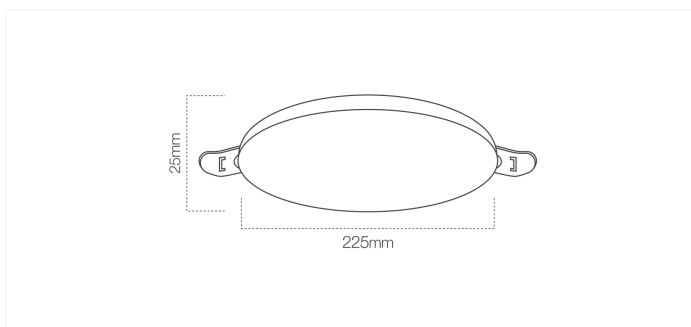

Recessed Panel Downlight

PRGL60345-A

YOUR LOGO
PLACEHOLDER

GLOW

Glow's family, the new version of Slim Downlight.

It is Characterized by its aluminum body and milky diffuser. It comes in multiple sizes and suitable ceiling holes.

Technical data

Product Model PRGL60345-A	Power 36 W	CRI 70	Voltage 100-265
Beam Angle 180	Light source LED Integrated	IP 20	Product Category Recessed Panel Downlight
Working Temperature -20 C° to +40 C°	Lumen 3100	Color Temperature 6000	Adjustability Not Adjustable
Power Factor 0.5	Frequency 50/60	Installation Way Recessed	
Lighting Distributor ■ Diffuser-White-PC		Materials ■ Front cover -White-Pc ■ Base-White-Aluminum	

Applications

Offices, Hospitals & Clinics, Supermarkets, Schools, Showrooms, Government institutions, Restaurants, Hotel

Dimension

Round D225 x H25mm

📷 Your logo

demo
佛山市顺德区