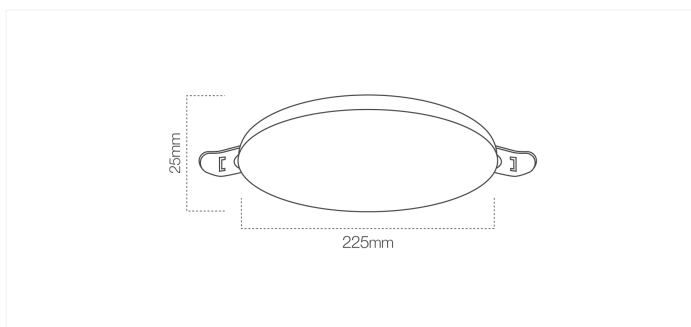

Diffuser-White-PC

Materials

Front cover -White-Pc

Base-White-Aluminum

Applications

Offices, Hospitals & Clinics, Supermarkets, Schools, Showrooms, Government institutions, Restaurants, Hotel

Dimension

Round D225 x H25mm