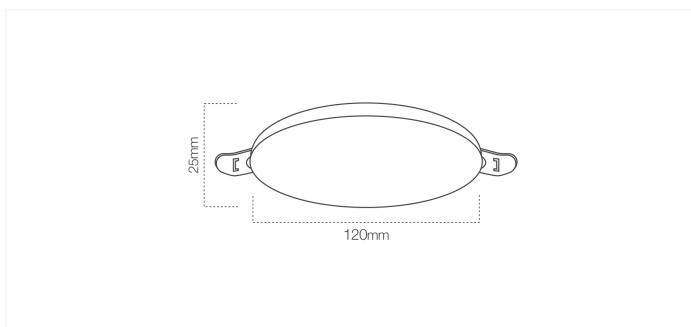

Recessed Panel Downlight

PRGL60342-A

YOUR LOGO
PLACEHOLDER

GLOW

Glow's family, the new version of Slim Downlight.

It is Characterized by its aluminum body and milky diffuser. It comes in multiple sizes and suitable ceiling holes.

Technical data

Product Model PRGL60342-A	Power 18 W	CRI 70	Voltage 100-265
Beam Angle 180	Light source LED Integrated	IP 20	Product Category Recessed Panel Downlight
Working Temperature -20 C° to +40 C°	Lumen 1440	Color Temperature 6000	Adjustability Not Adjustable
Power Factor 0.5	Frequency 50/60	Installation Way Recessed	
Lighting Distributor ■ Diffuser-White-PC		Materials ■ Front cover -White-Pc ■ Base-White-Aluminum	

Applications

Offices, Hospitals & Clinics, Supermarkets, Schools, Showrooms, Government institutions, Restaurants, Hotel

Dimension

Round D120 x H25mm

📷 Your logo

demo
佛山市顺德区