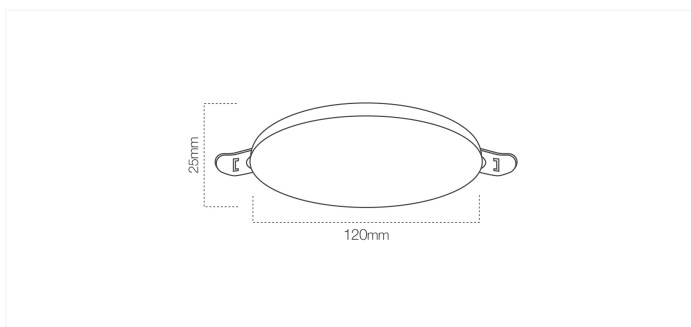

Diffuser-White-PC

Materials

Front cover -White-Pc

Base-White-Aluminum

Applications

Offices, Hospitals & Clinics, Supermarkets, Schools, Showrooms, Government institutions, Restaurants, Hotel

Dimension

Round D120 x H25mm