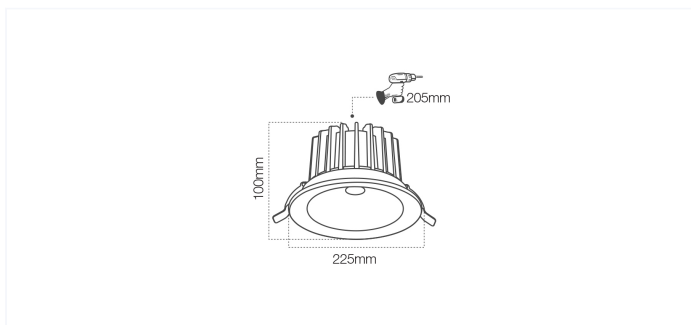

Downlight

PRAM40283-A

YOUR LOGO
PLACEHOLDER

AMBER

Amber ranges up to 60W, can be used when higher output is needed, for example in retail.

It can be very present, giving that extra touch to a room, ideal to give the space an extra dimension.

Technical data

Product Model PRAM40283-A	Power 60 W	CRI 80	Voltage 110-265
Beam Angle 60	Light source LED Integrated	IP 20	Product Category Downlight
Working Temperature -20 C° to +40 C°	Lumen 5200	Color Temperature 4000	Adjustability Not Adjustable
Power Factor 0.9	Frequency 50/60	Installation Way Recessed	
Lighting Distributor ■ Reflector -Silver -Aluminum		Materials ■ Housing-White-Aluminum	

Applications

Offices, Hospitals & Clinics, Supermarkets, Schools, Showrooms, Government institutions, Restaurants, Hotel, Fashion Stores

Dimension

Round D230 x H115mm

📷 Your logo

demo
佛山市顺德区