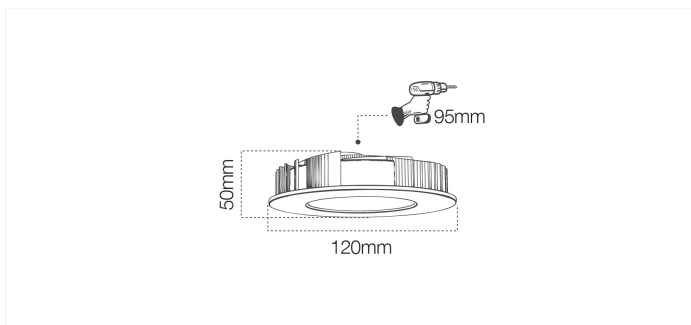

### Technical data

<b>Product Model</b> PRAM60038-C	<b>Power</b> 11 W	<b>CRI</b> 80	<b>Voltage</b> 220-240
<b>Beam Angle</b> 70	<b>Light source</b> LED Integrated	<b>IP</b> 20	<b>Product Category</b> Downlight
<b>Working Temperature</b> -20 C° to +40 C°	<b>Lumen</b> 920	<b>Color Temperature</b> 6000	<b>Adjustability</b> Not Adjustable
<b>Power Factor</b> 0.9	<b>Frequency</b> 50/60	<b>Installation Way</b> Recessed	
<b>Lighting Distributor</b> ■ Reflector -Silver -Aluminum		<b>Materials</b> ■ Housing-White-Aluminum	

### Dimension

Round D120 x H50mm

📷 Your logo

demo  
佛山市顺德区