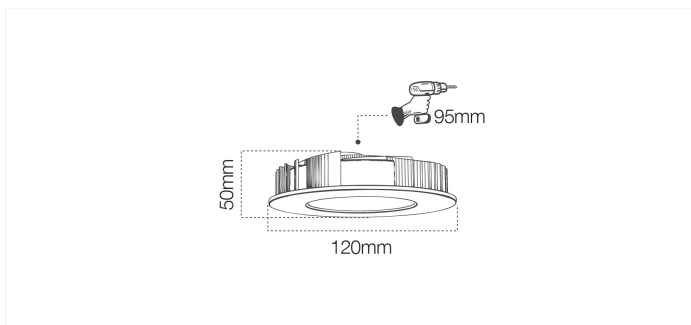

Downlight

PRAM30037-B

YOUR LOGO
PLACEHOLDER

AMBER

Amber ranges up to 60W, can be used when higher output is needed, for example in retail.

It can be very present, giving that extra touch to a room, ideal to give the space an extra dimension.

Technical data

Product Model PRAM30037-B	Power 11 W	CRI 80	Voltage 220-240
Beam Angle 70	Light source LED Integrated	IP 20	Product Category Downlight
Working Temperature -20 C° to +40 C°	Lumen 870	Color Temperature 3000	Adjustability Not Adjustable
Power Factor 0.9	Frequency 50/60	Installation Way Recessed	
Lighting Distributor ■ Reflector -Silver -Aluminum		Materials ■ Housing-White-Aluminum	

Applications

Offices, Hospitals & Clinics, Supermarkets, Schools, Showrooms, Government institutions, Restaurants, Hotel, Fashion Stores

Dimension

Round D120 x H50mm

📷 Your logo

demo
佛山市顺德区