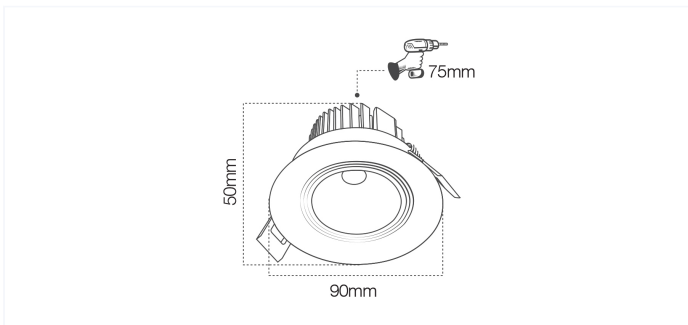

Downlight

PRAM40249-A

YOUR LOGO
PLACEHOLDER

AMBER

Amber ranges up to 60W, can be used when higher output is needed, for example in retail.

It can be very present, giving that extra touch to a room, ideal to give the space an extra dimension.

Technical data

Product Model PRAM40249-A	Power 8 W	CRI 80	Voltage 220-240
Beam Angle 50	Light source LED Integrated	IP 20	Product Category Downlight
Working Temperature -20 C° to +40 C°	Lumen 600	Color Temperature 4000	Adjustability Not Adjustable
Power Factor 0.9	Frequency 50/60	Installation Way Recessed	
Lighting Distributor ■ Reflector -Silver -Aluminum		Materials ■ Housing-White-Aluminum	

Applications

Offices, Hospitals & Clinics, Supermarkets, Schools, Showrooms, Government institutions, Restaurants, Hotel, Fashion Stores

Dimension

Round D90 x H50mm

📷 Your logo

demo
佛山市顺德区