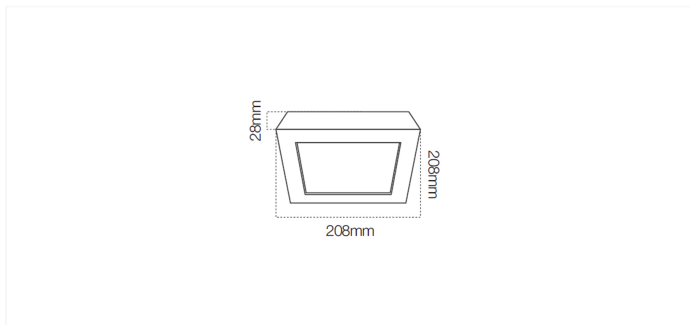

Technical data

Product Model PRLA60077-A	Power 18 W	CRI 70	Voltage 200-240
Beam Angle 120	Light source LED Integrated	IP 20	Product Category Surface Panel Downlight
Working Temperature -20 C° to +40 C°	Lumen 1350	Color Temperature 6000	Adjustability Not Adjustable
Power Factor 0.5	Frequency 50/60	Installation Way Surface	
Lighting Distributor ■ Diffuser-semi transparent-PC		Materials ■ Housing-White-Aluminum	

Applications

Schools, Hospitals & Clinics, Restaurants, Showrooms, Supermarkets, Hotel, Offices, Government institutions

Dimension

Square W208 x L208 x H28mm

📷 Your logo

demo
佛山市顺德区