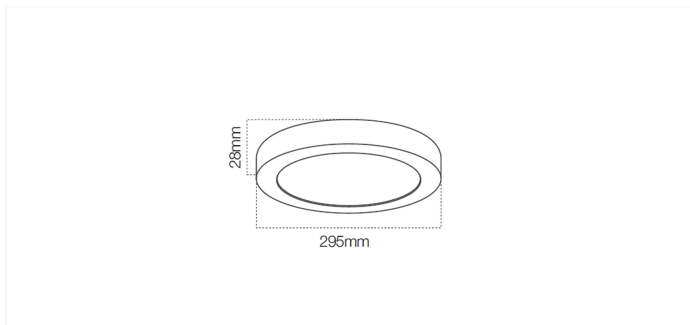

## Technical data

<b>Product Model</b> PRLA60080-A	<b>Power</b> 24 W	<b>CRI</b> 70	<b>Voltage</b> 200-240
<b>Beam Angle</b> 120	<b>Light source</b> LED Integrated	<b>IP</b> 20	<b>Product Category</b> Surface Panel Downlight
<b>Working Temperature</b> -20 C° to +40 C°	<b>Lumen</b> 1800	<b>Color Temperature</b> 6000	<b>Adjustability</b> Not Adjustable
<b>Power Factor</b> 0.5	<b>Frequency</b> 50/60	<b>Installation Way</b> Surface	
<b>Lighting Distributor</b> ■ Diffuser-semi transparent-PC		<b>Materials</b> ■ Housing-White-Aluminum	

## Dimension

Round D295 x H28mm

📷 Your logo

demo  
佛山市顺德区