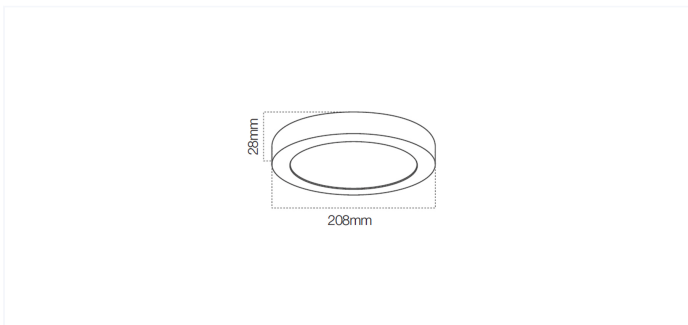

Technical data

Product Model PRLA60076-A	Power 18 W	CRI 70	Voltage 200-240
Beam Angle 120	Light source LED Integrated	IP 20	Product Category Surface Panel Downlight
Working Temperature -20 C° to +40 C°	Lumen 1350	Color Temperature 6000	Adjustability Not Adjustable
Power Factor 0.5	Frequency 50/60	Installation Way Surface	
Lighting Distributor ■ Diffuser-semi transparent-PC		Materials ■ Housing-White-Aluminum	

Applications

Schools, Hospitals & Clinics, Restaurants, Showrooms, Supermarkets, Hotel, Offices, Government institutions

Dimension

Round D208 x H28mm

 Your logo

demo
佛山市顺德区